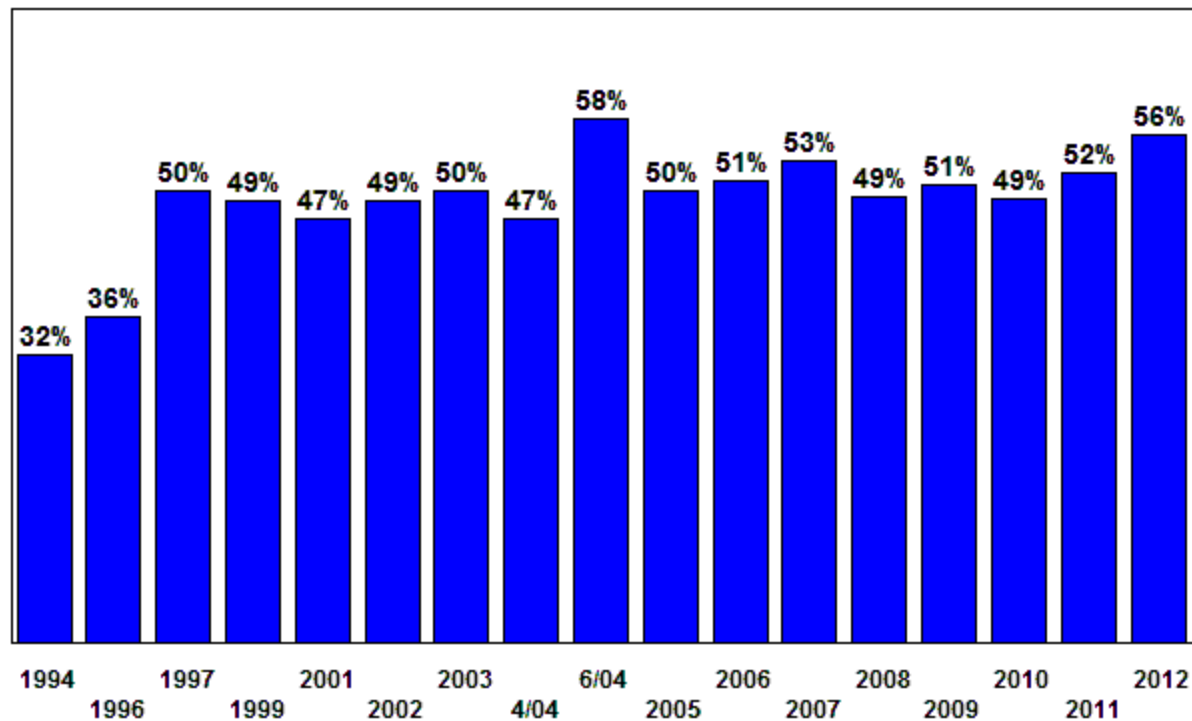

"I believe lottery proceeds go to a worthy cause."