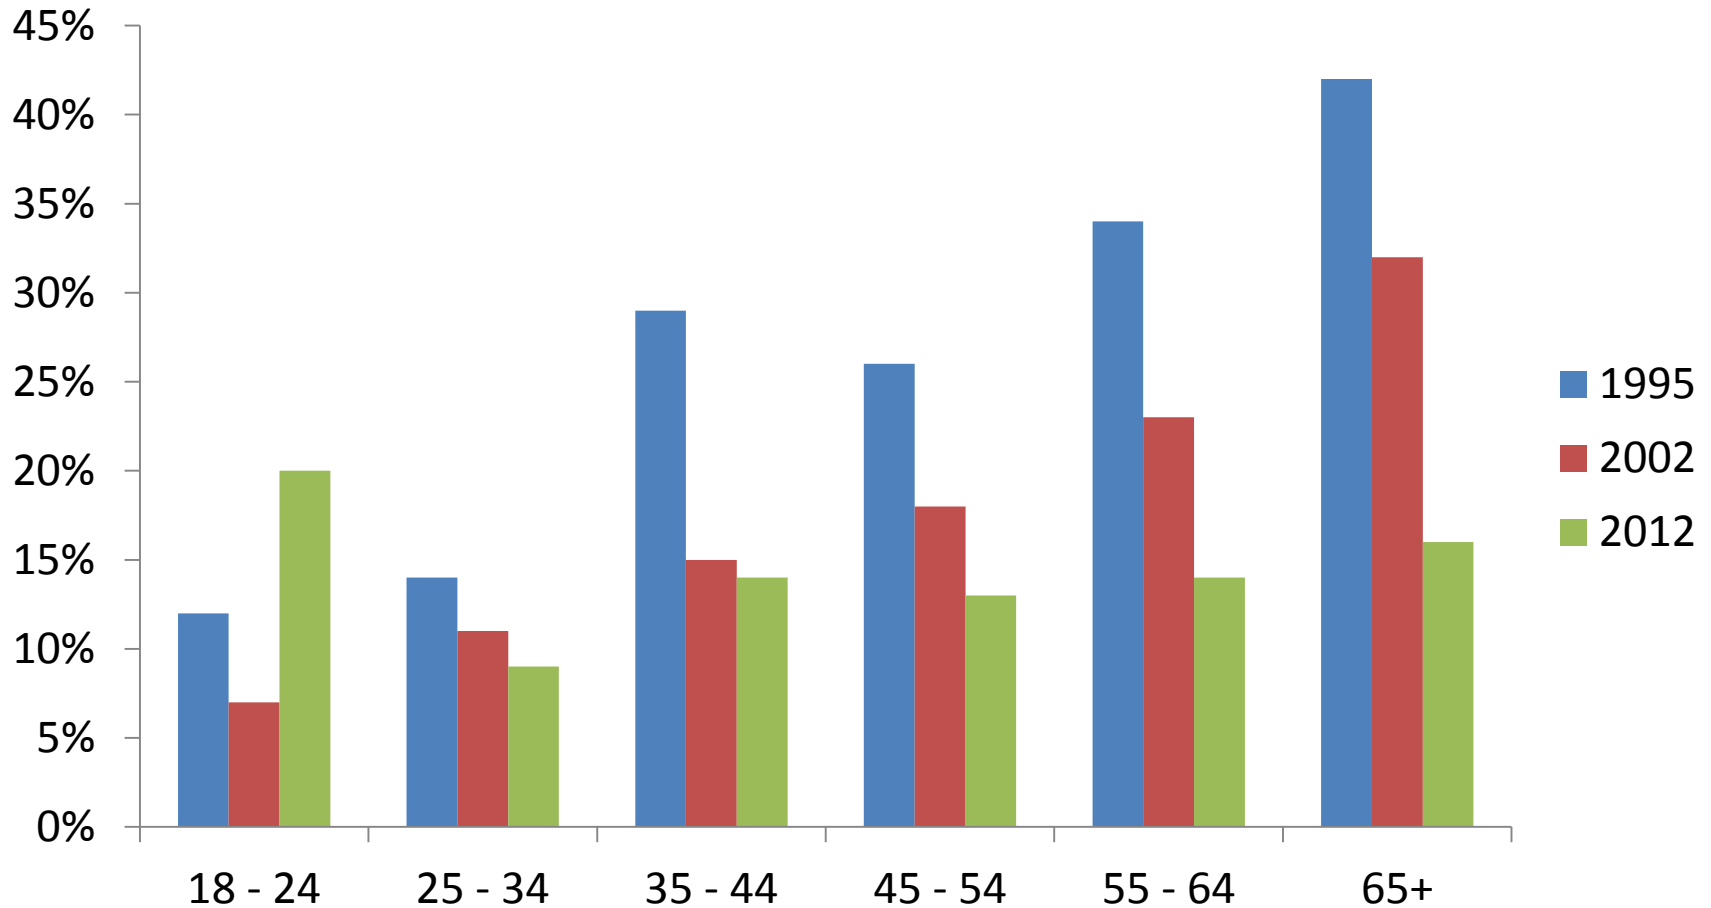

“Gambling should be outlawed” by age