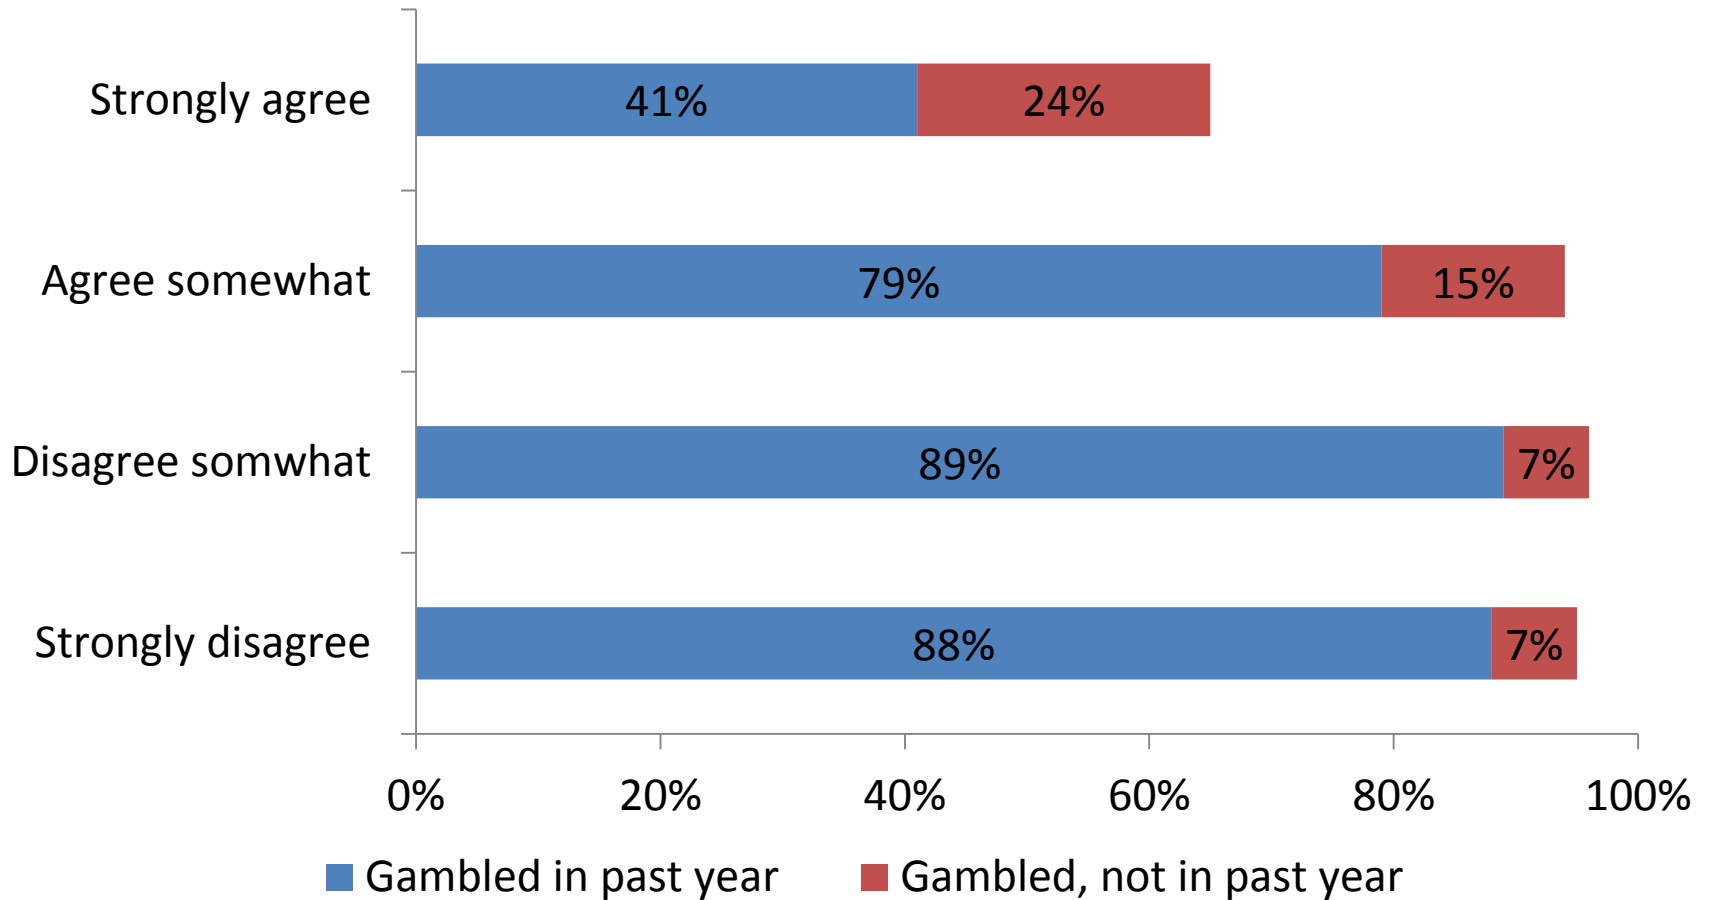

Past year

Internet Gamblers

Lifetime Participation

"I am opposed to gambling for moral or religious reasons"

Moral opposition by age

Agreement with moral opposition by gambling activity

1995

"All gambling in Minnesota should be outlawed"

Belief in outlawing gambling by gambling behavior

Minnesota gambling survey, 2012

“Gambling should be outlawed” by age

“I will make an end to my dinner.
There’s pippins and cheese to
come.”

-William Shakespeare