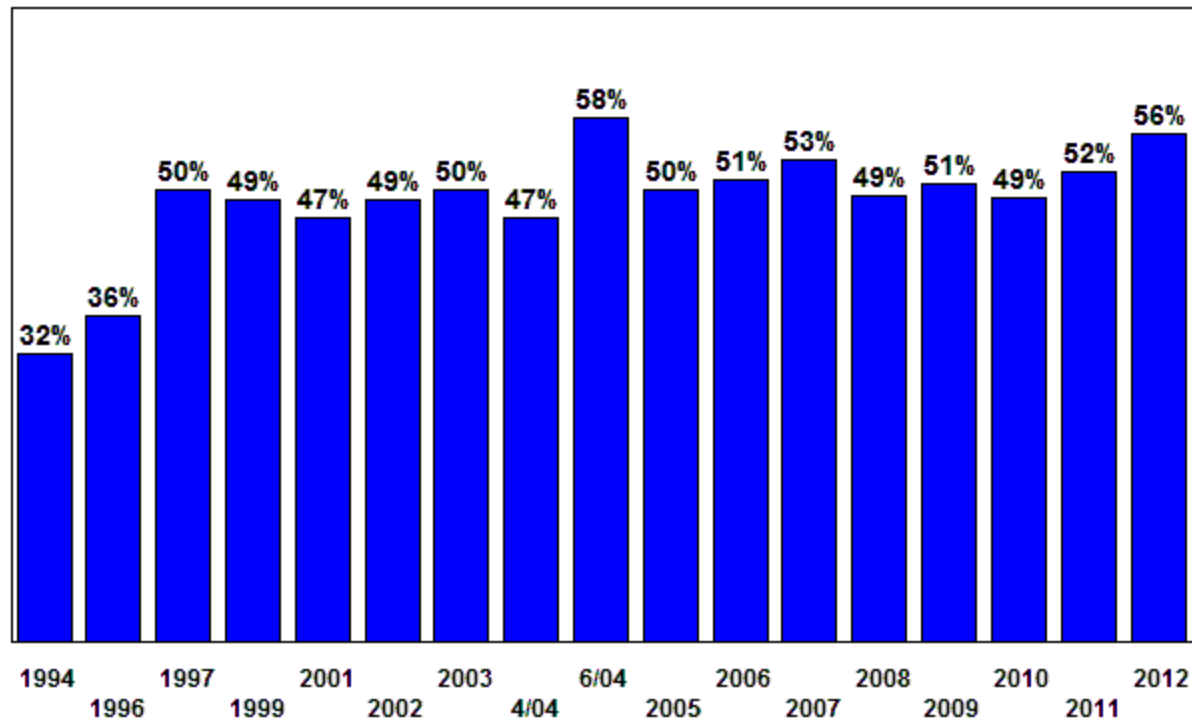

"I believe lottery proceeds go to a worthy cause."