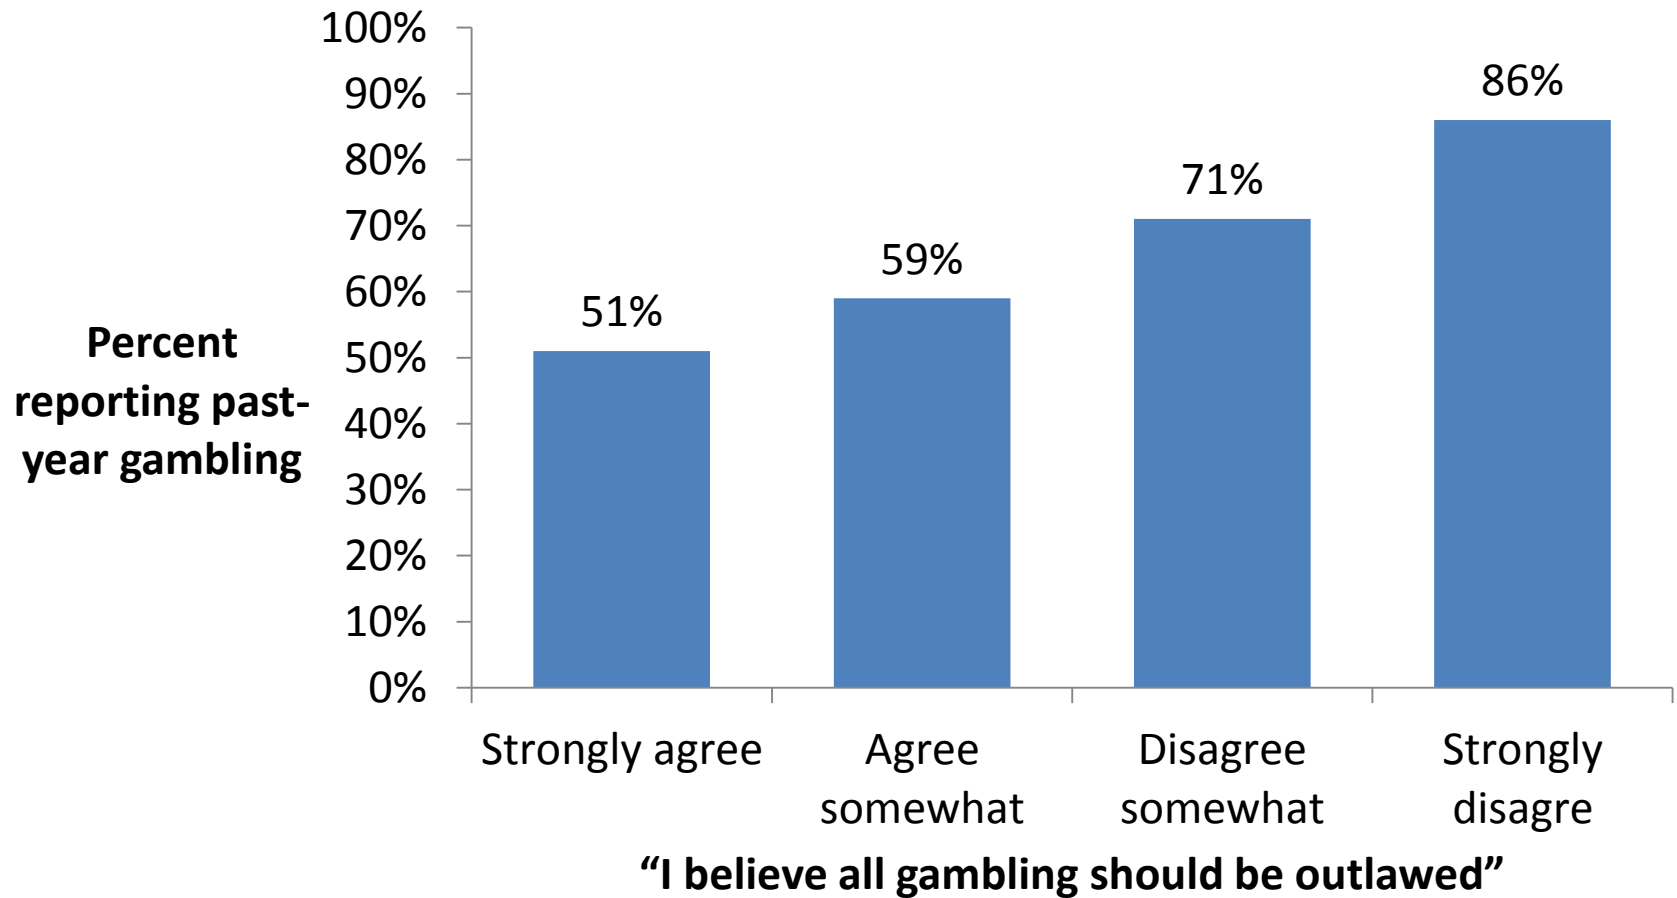

Past year

Internet Gamblers

Lifetime Participation

"I am opposed to gambling for moral or religious reasons"

Moral opposition by age

Agreement with moral opposition by gambling activity

1995

"All gambling in Minnesota should be outlawed"

Belief in outlawing gambling by gambling behavior

Minnesota gambling survey, 2012

“Gambling should be outlawed” by age

“I will make an end to my dinner.
There’s pippins and cheese to
come.”

-William Shakespeare