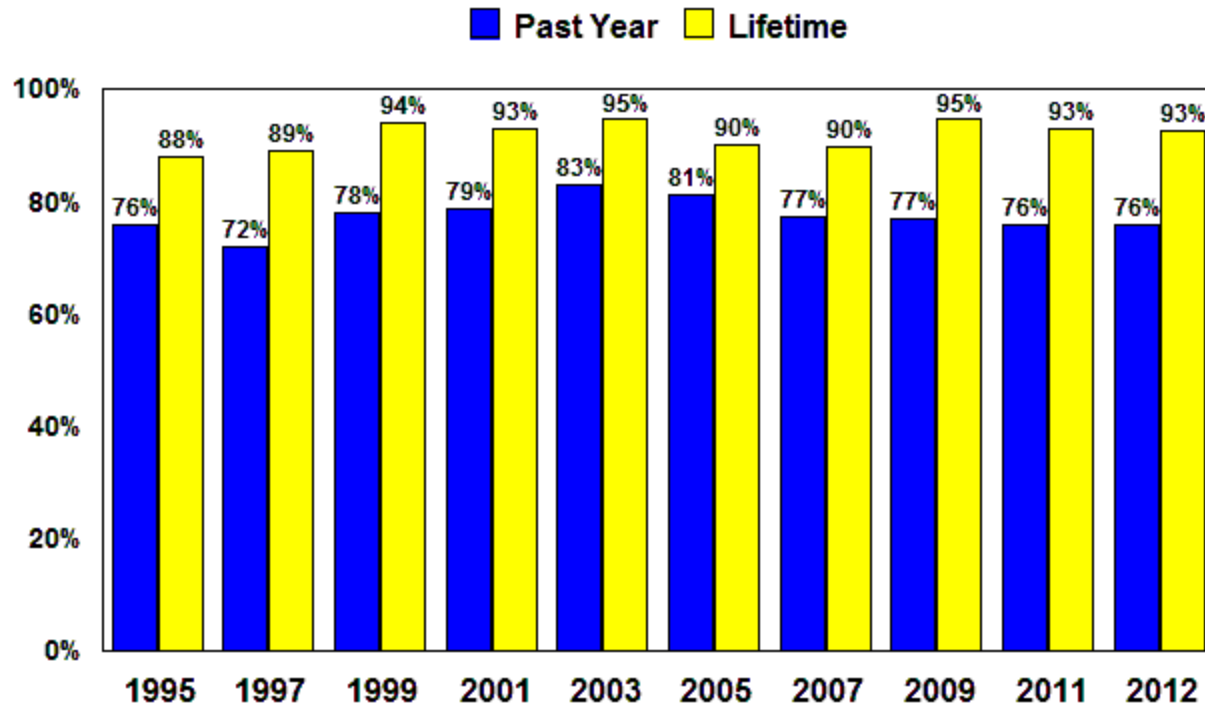

2012

- Lottery
 - \$520 million
- Charitable Gambling
 - \$1.1 billion gross receipts
- Tribal casinos
 - 18 casinos
 - 22,500 machines
- Racing
 - 2 horse tracks
 - Handle \$54 million
 - 2 card rooms

Lifetime gambling participation

Past year gambling participation

Overall Minnesota Adult Gambling Participation

Past year gambling by age

Past year lottery play by age

Past year local casino play by age

Playing cards for money