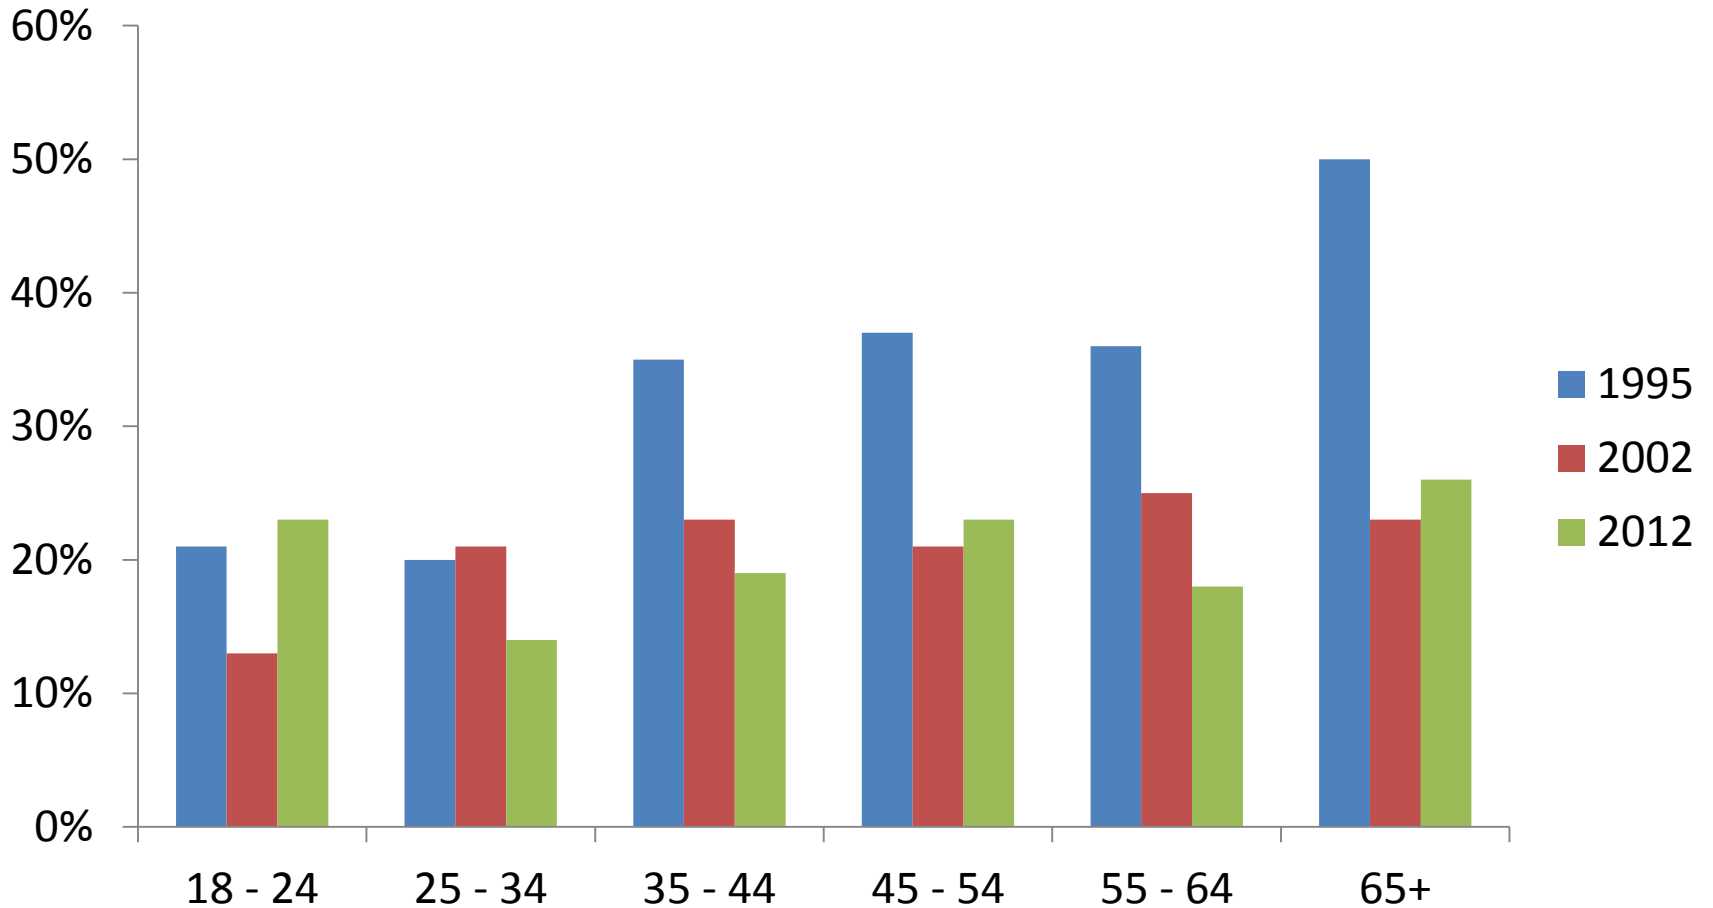

Lifetime gambling participation

Past year gambling participation

Overall Minnesota Adult Gambling Participation

Past year gambling by age

Past year lottery play by age

Past year local casino play by age

Playing cards for money

Past year

Internet Gamblers

Lifetime Participation

"I am opposed to gambling for moral or religious reasons"

Moral opposition by age

Agreement with moral opposition by gambling activity

1995

"All gambling in Minnesota should be outlawed"