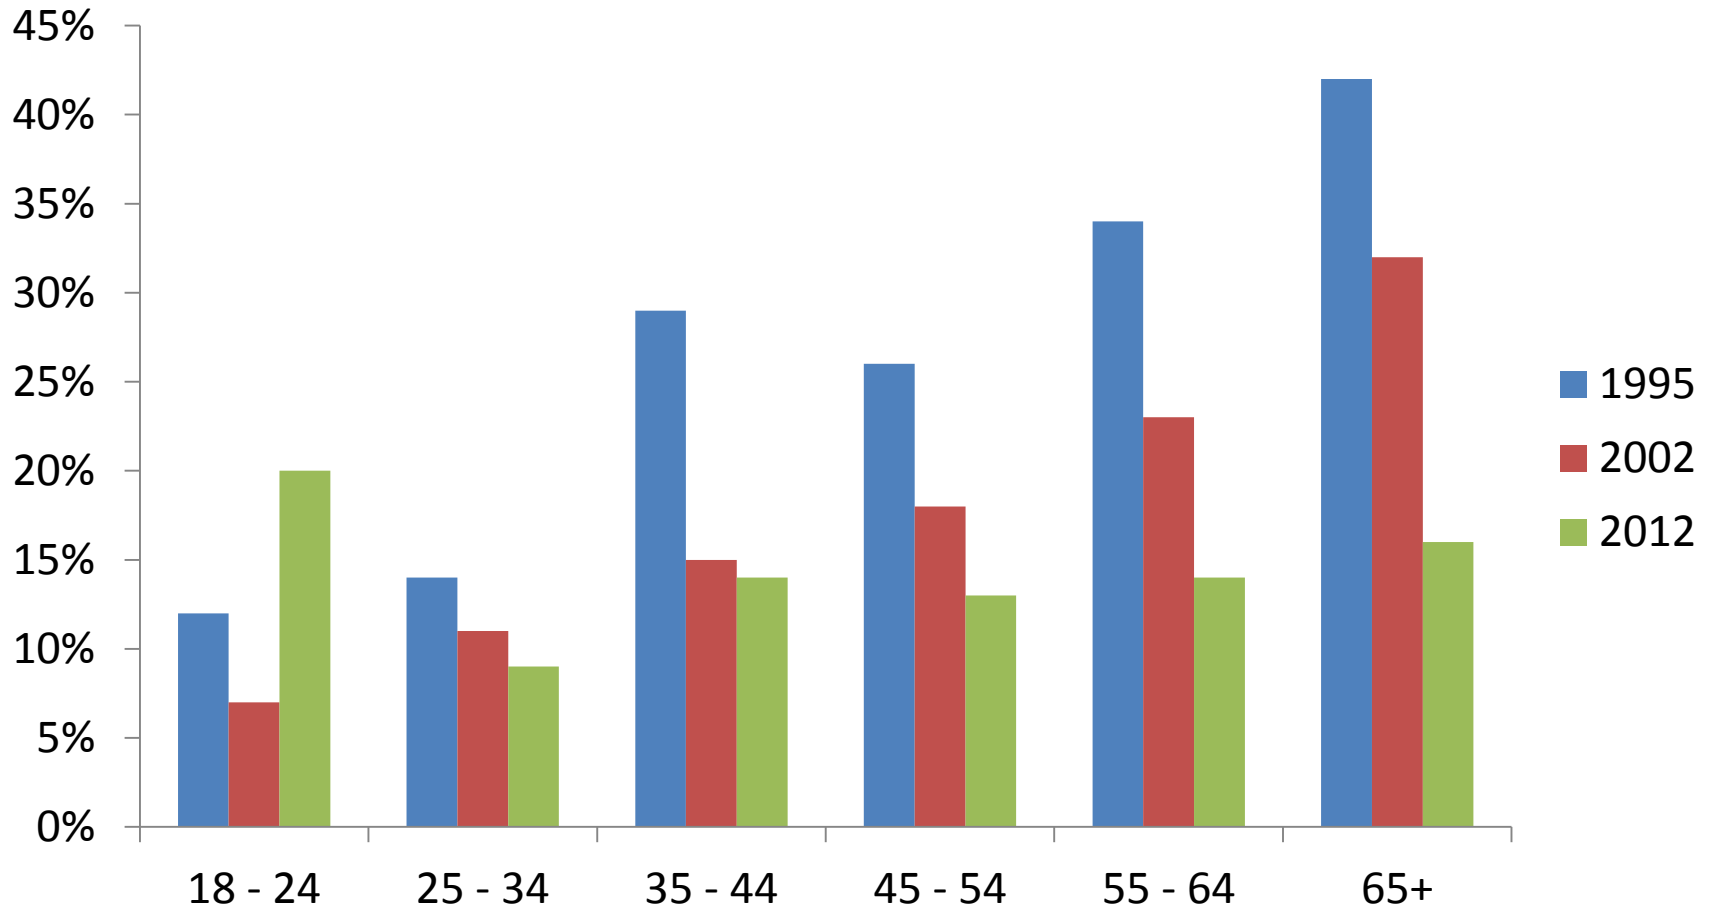

“Gambling should be outlawed” by age