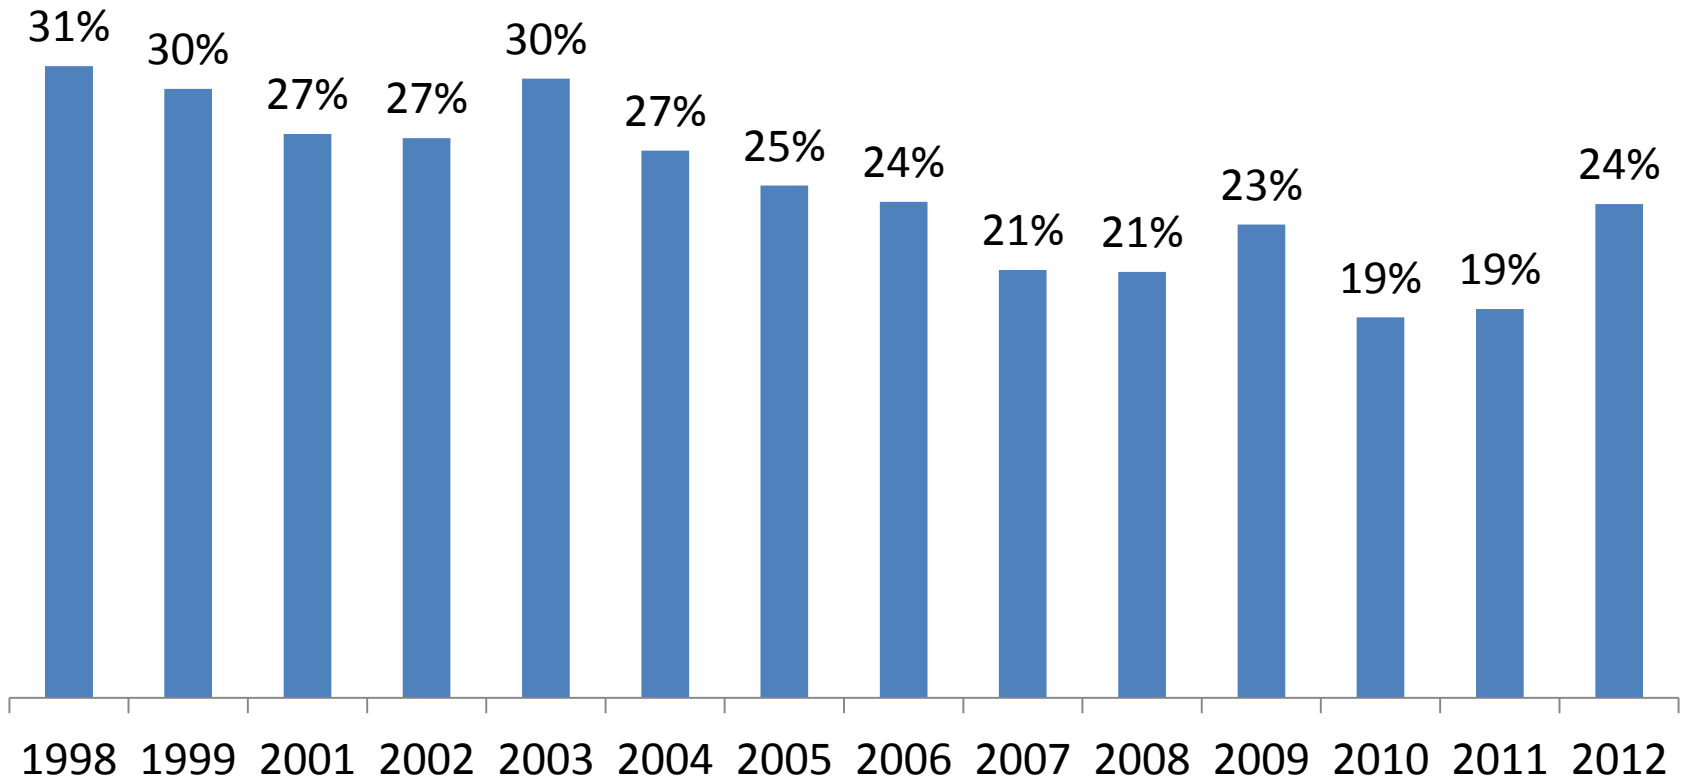

Lifetime gambling participation

Past year gambling participation

Overall Minnesota Adult Gambling Participation

Past year gambling by age

Past year lottery play by age

Past year local casino play by age

Playing cards for money

Past year

Internet Gamblers

Lifetime Participation

"I am opposed to gambling for moral or religious reasons"

Moral opposition by age

Agreement with moral opposition by gambling activity

1995

"All gambling in Minnesota should be outlawed"