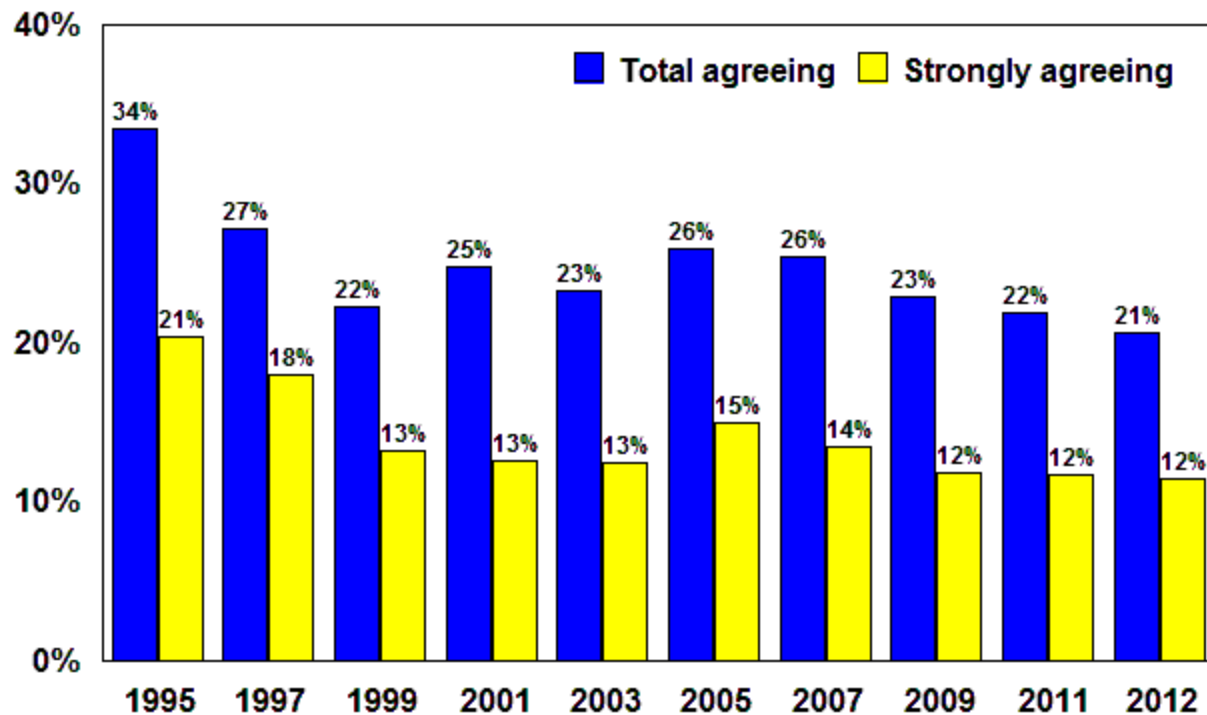

Lifetime gambling participation

Past year gambling participation

Overall Minnesota Adult Gambling Participation

Past year gambling by age

Past year lottery play by age

Past year local casino play by age

Playing cards for money

Past year

Internet Gamblers

Lifetime Participation

"I am opposed to gambling for moral or religious reasons"

Moral opposition by age

Agreement with moral opposition by gambling activity

1995

"All gambling in Minnesota should be outlawed"

Belief in outlawing gambling by gambling behavior

Minnesota gambling survey, 2012

“Gambling should be outlawed” by age

“I will make an end to my dinner.
There’s pippins and cheese to
come.”

-William Shakespeare