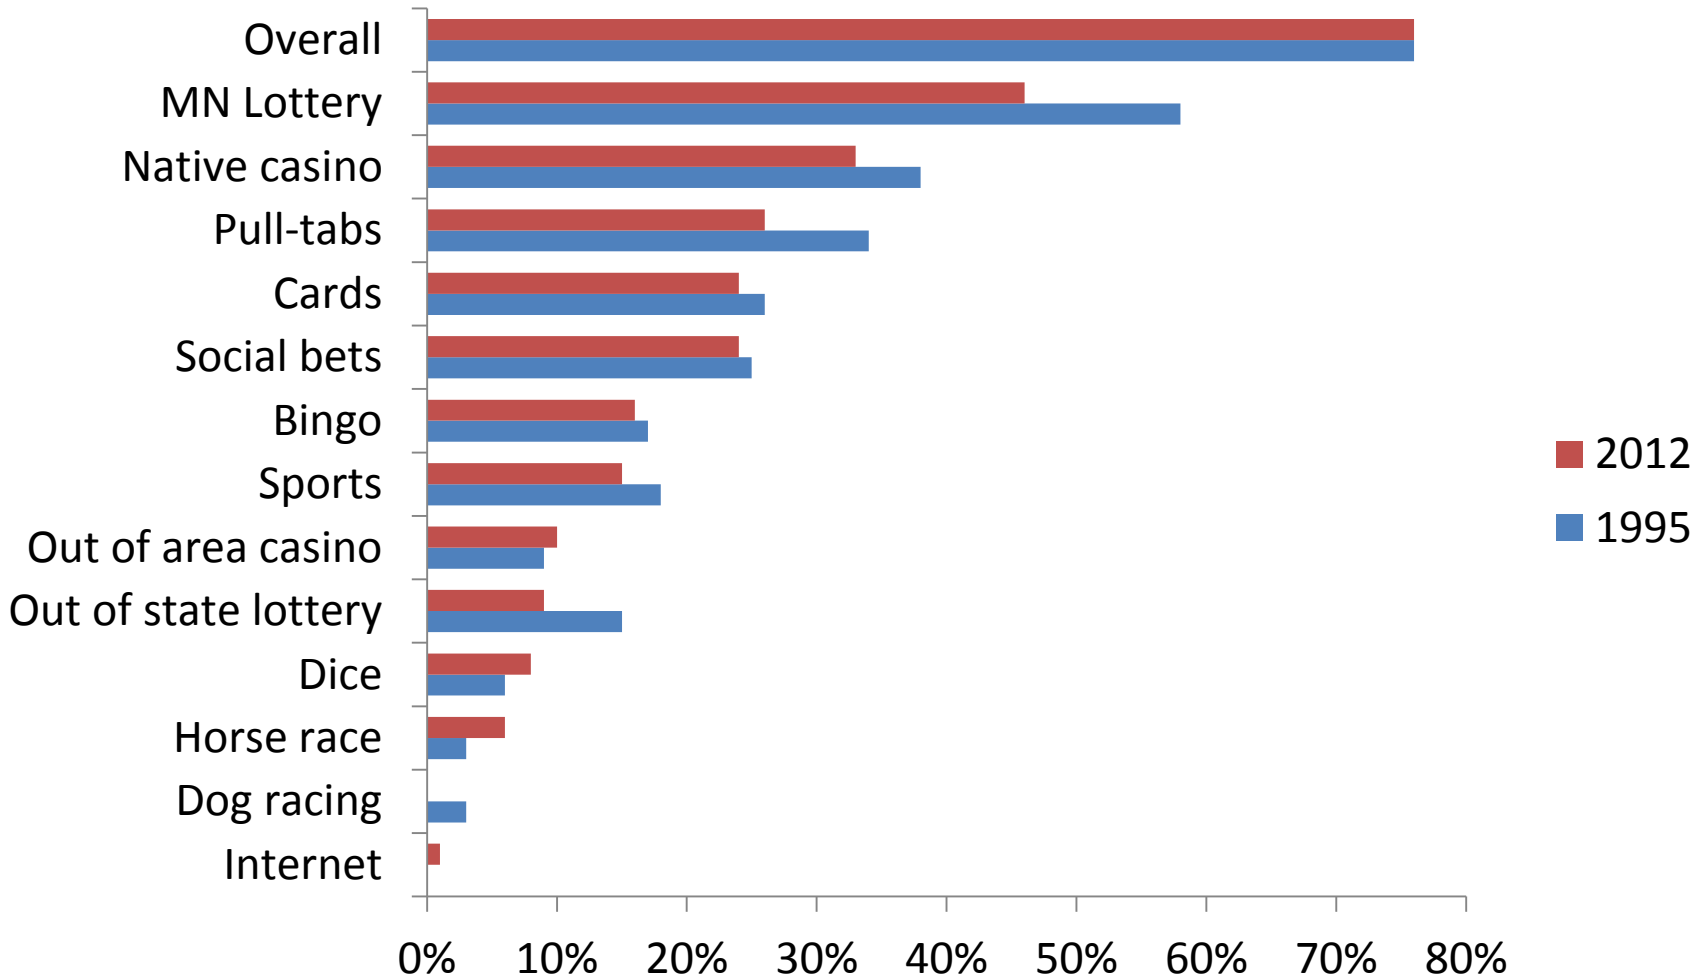

Past year gambling participation