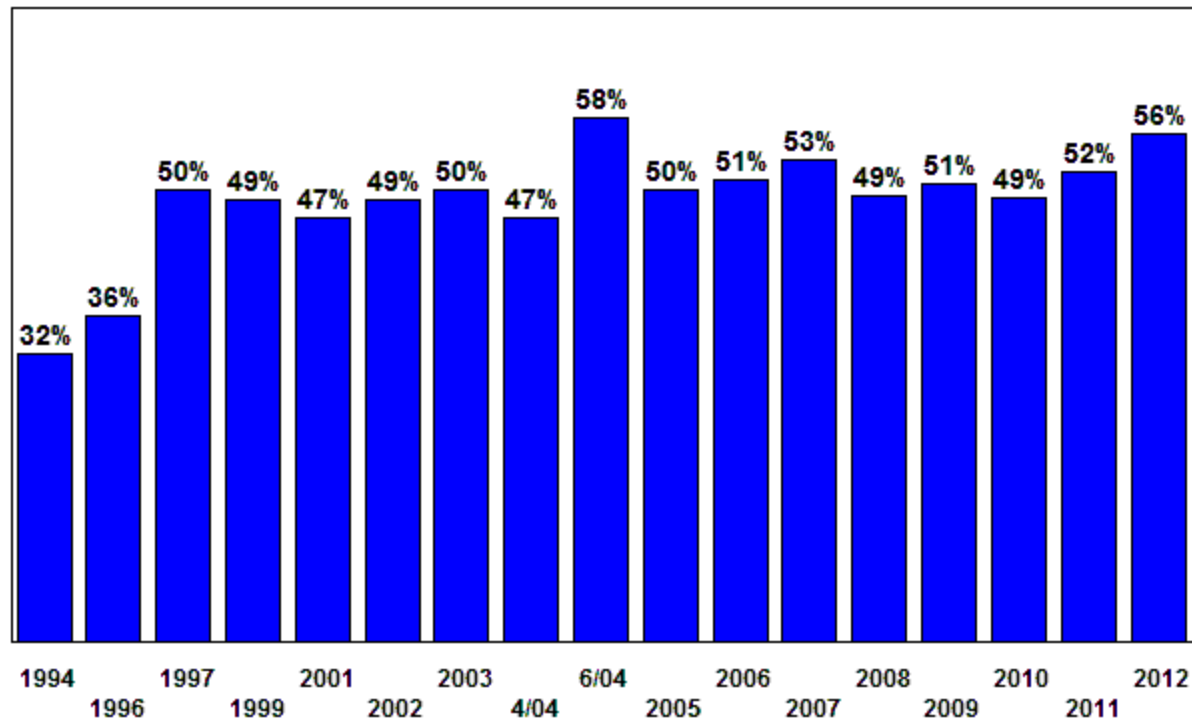

"I believe lottery proceeds go to a worthy cause."