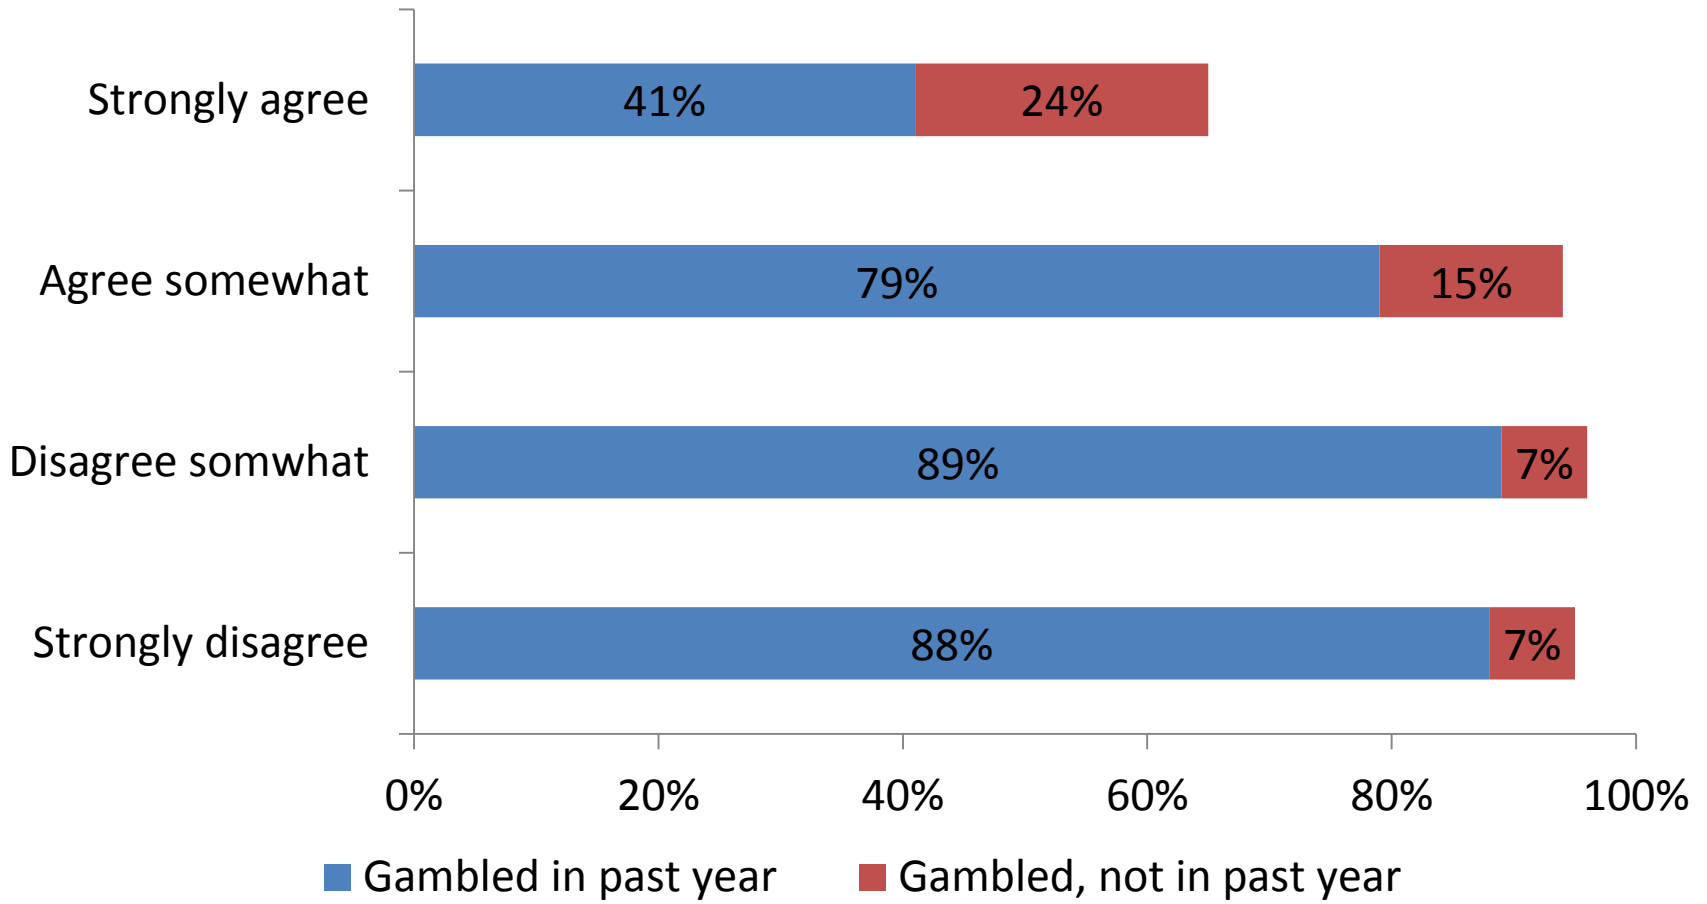

Past year

Internet Gamblers

Lifetime Participation

"I am opposed to gambling for moral or religious reasons"

Moral opposition by age

Agreement with moral opposition by gambling activity

1995

"All gambling in Minnesota should be outlawed"

Belief in outlawing gambling by gambling behavior

Minnesota gambling survey, 2012

“Gambling should be outlawed” by age

“I will make an end to my dinner.
There’s pippins and cheese to
come.”

-William Shakespeare