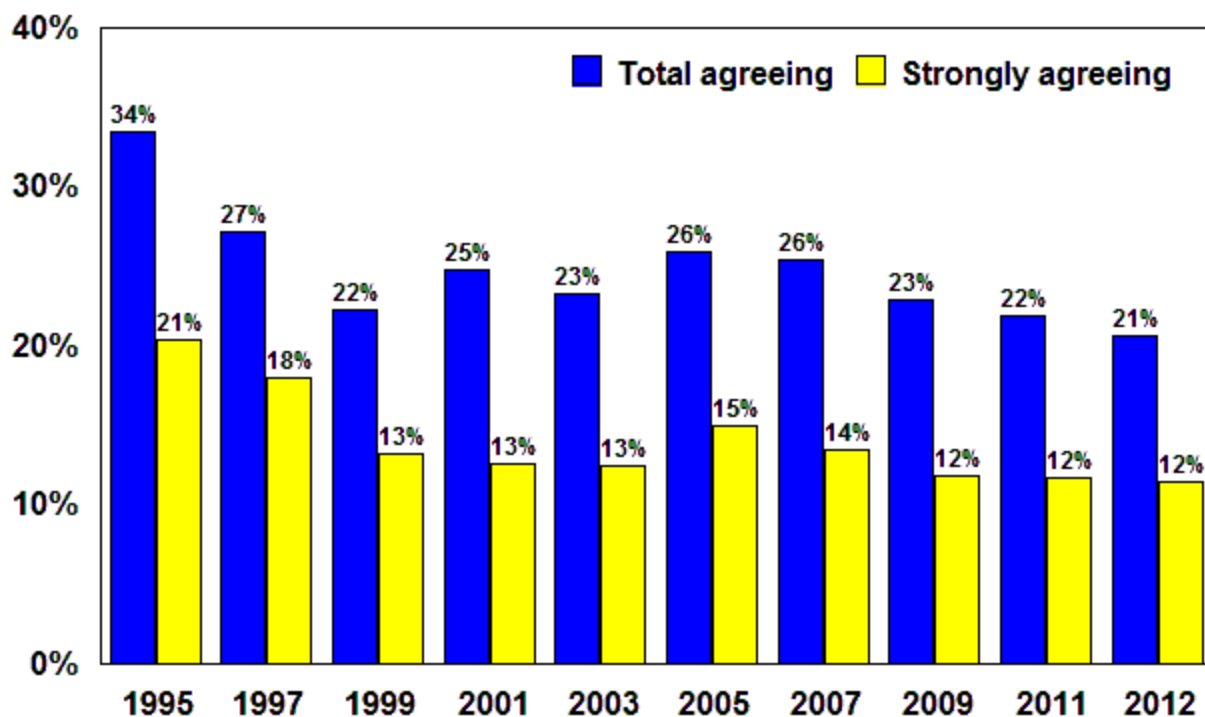

Lifetime gambling participation

Past year gambling participation

Overall Minnesota Adult Gambling Participation

Past year gambling by age

Past year lottery play by age

Past year local casino play by age

Playing cards for money

Past year

Internet Gamblers

Lifetime Participation

"I am opposed to gambling for moral or religious reasons"

Moral opposition by age

Agreement with moral opposition by gambling activity

1995

"All gambling in Minnesota should be outlawed"

Belief in outlawing gambling by gambling behavior

Minnesota gambling survey, 2012

“Gambling should be outlawed” by age

“I will make an end to my dinner.
There’s pippins and cheese to
come.”

-William Shakespeare