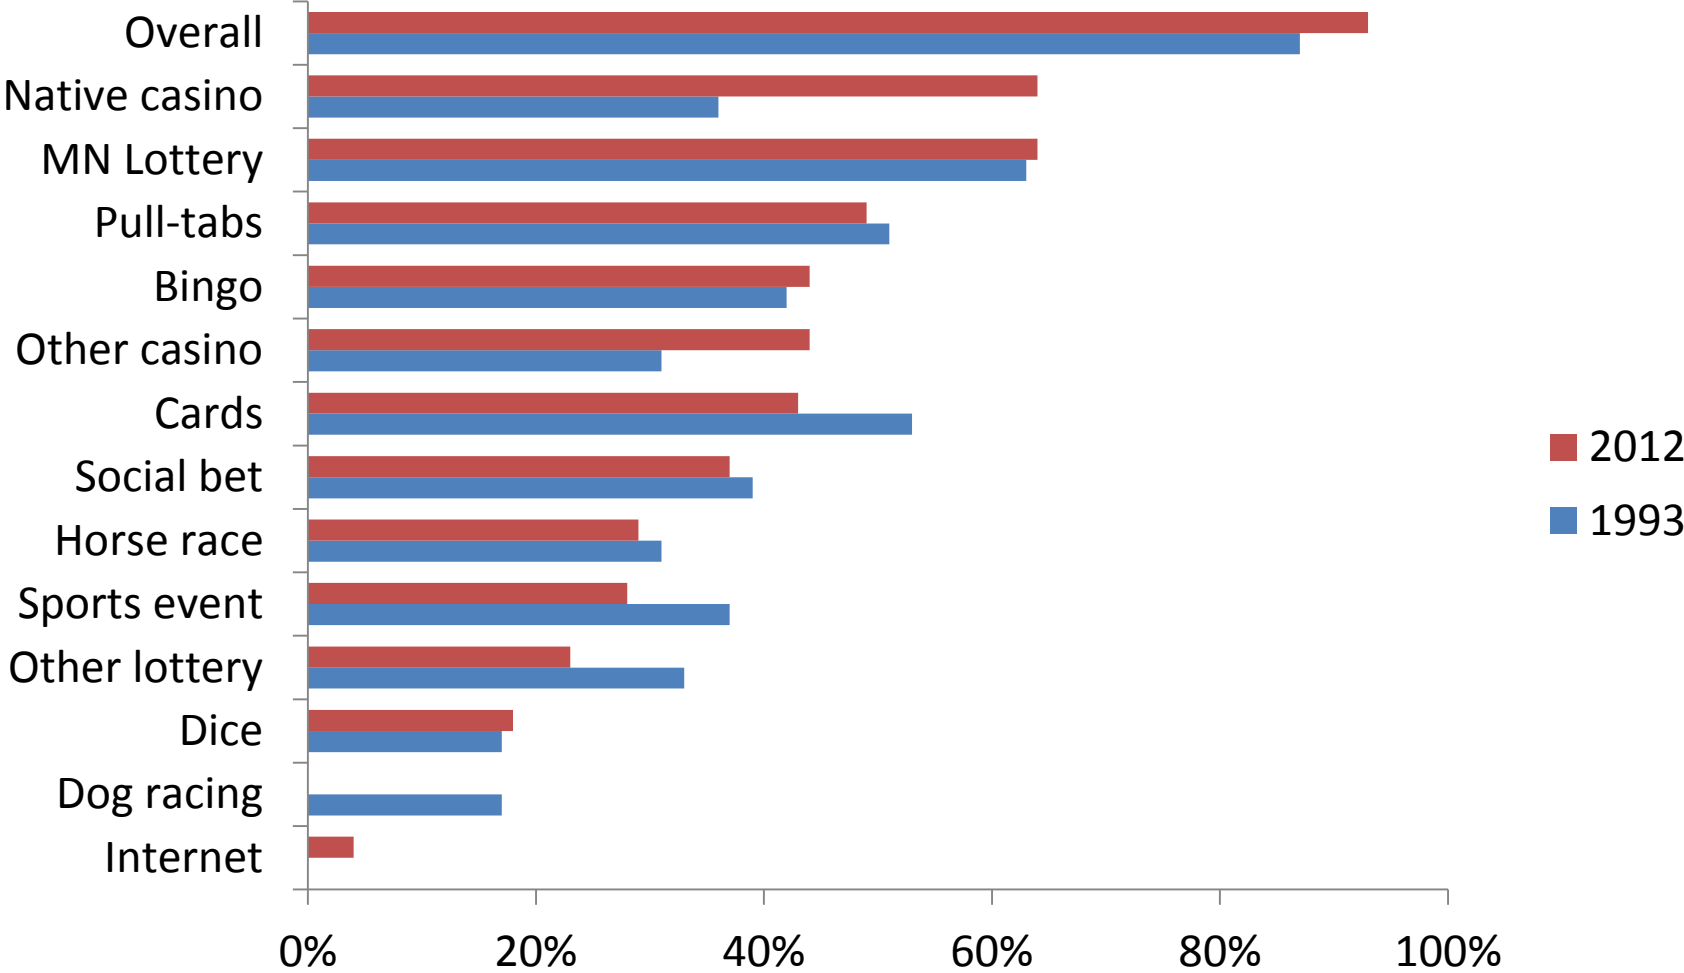

Lifetime gambling participation