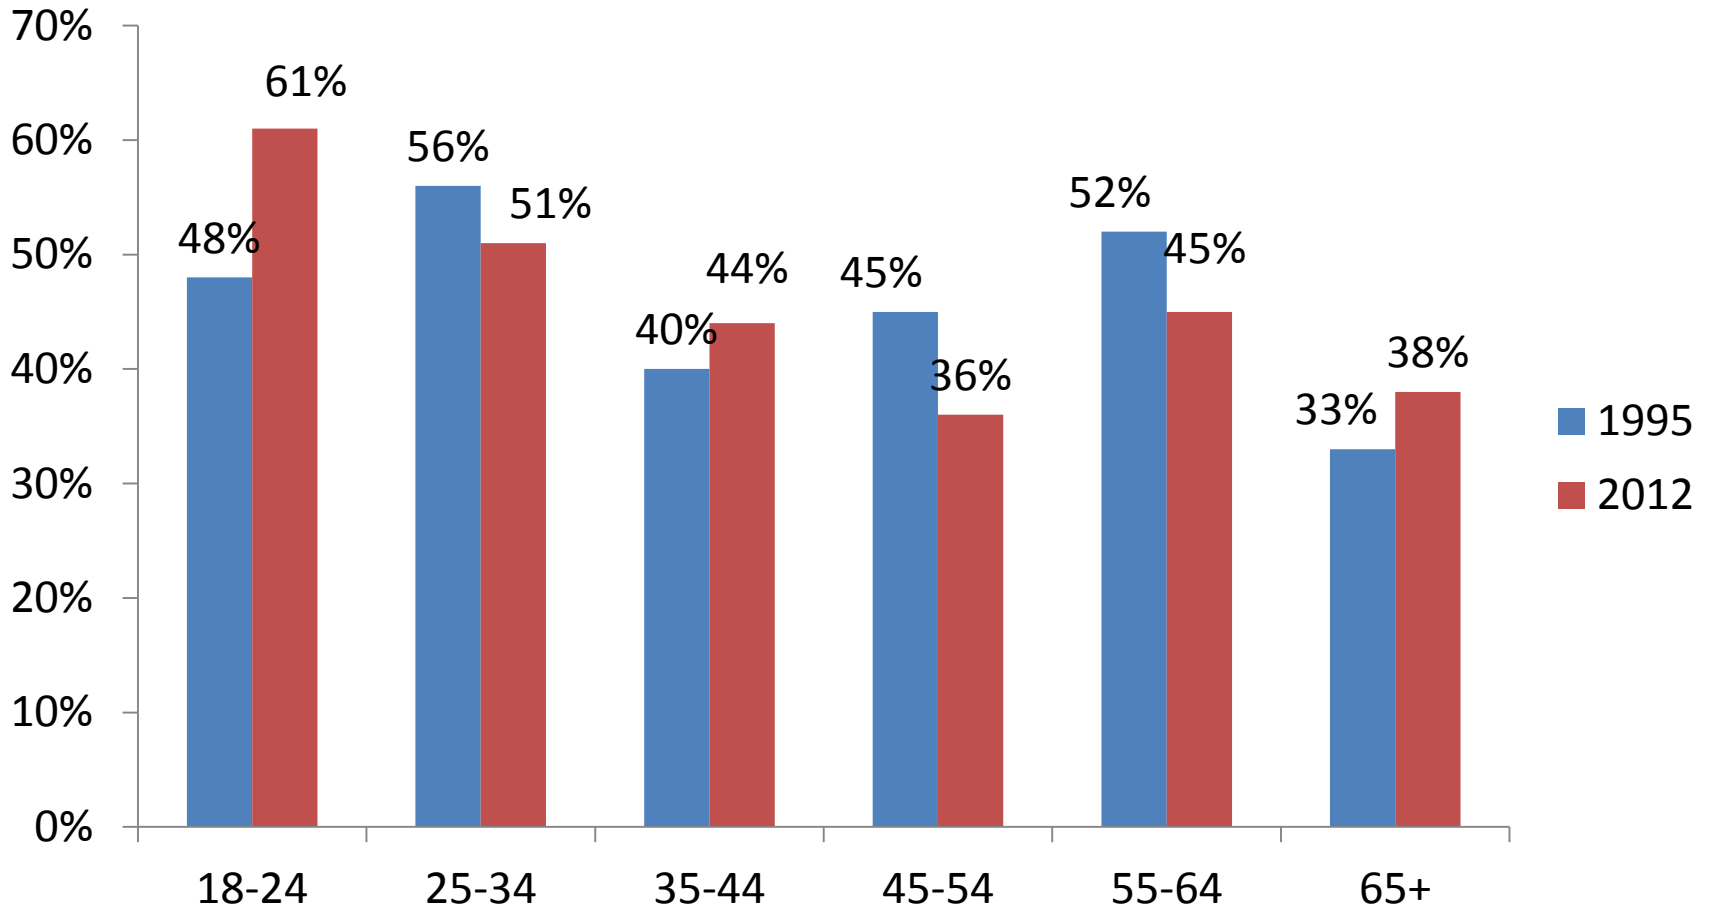

Lifetime gambling participation

Past year gambling participation

Overall Minnesota Adult Gambling Participation

Past year gambling by age

Past year lottery play by age

Past year local casino play by age

Playing cards for money

Past year

Internet Gamblers

Lifetime Participation

"I am opposed to gambling for moral or religious reasons"

Moral opposition by age

Agreement with moral opposition by gambling activity

1995

"All gambling in Minnesota should be outlawed"