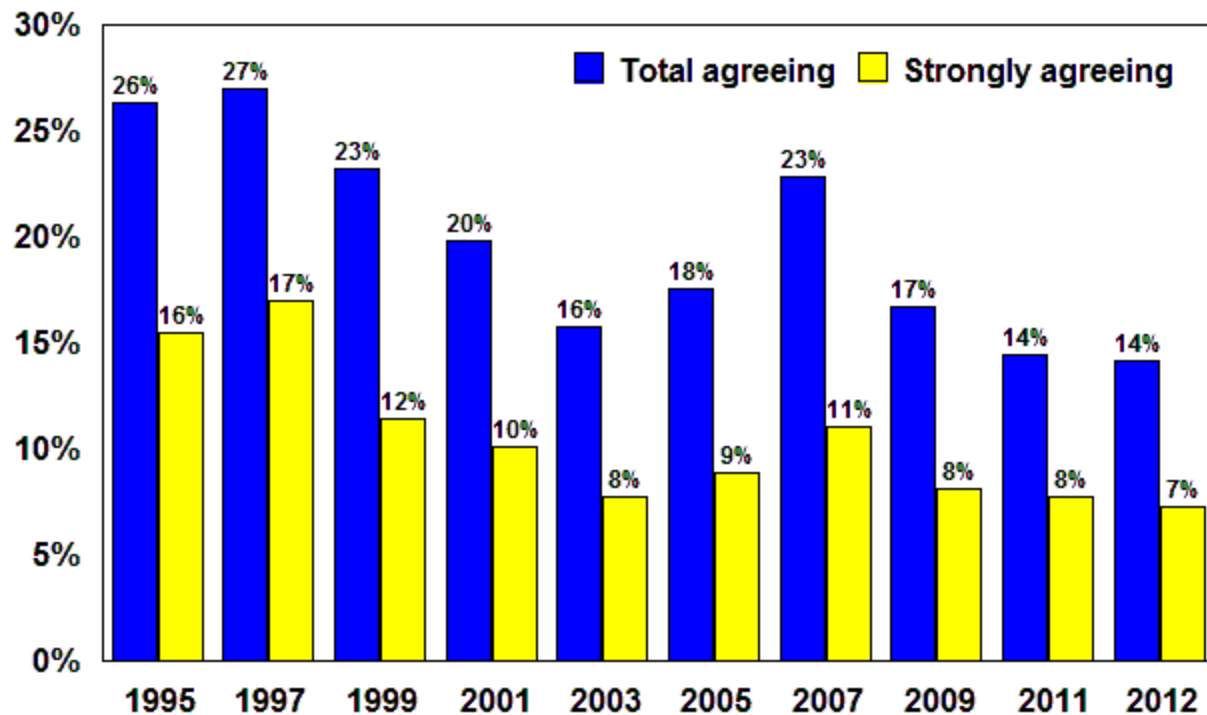

Lifetime gambling participation

Past year gambling participation

Overall Minnesota Adult Gambling Participation

Past year gambling by age

Past year lottery play by age

Past year local casino play by age

Playing cards for money

Past year

Internet Gamblers

Lifetime Participation

"I am opposed to gambling for moral or religious reasons"

Moral opposition by age

Agreement with moral opposition by gambling activity

1995

"All gambling in Minnesota should be outlawed"

Belief in outlawing gambling by gambling behavior

Minnesota gambling survey, 2012

“Gambling should be outlawed” by age

“I will make an end to my dinner.
There’s pippins and cheese to
come.”

-William Shakespeare