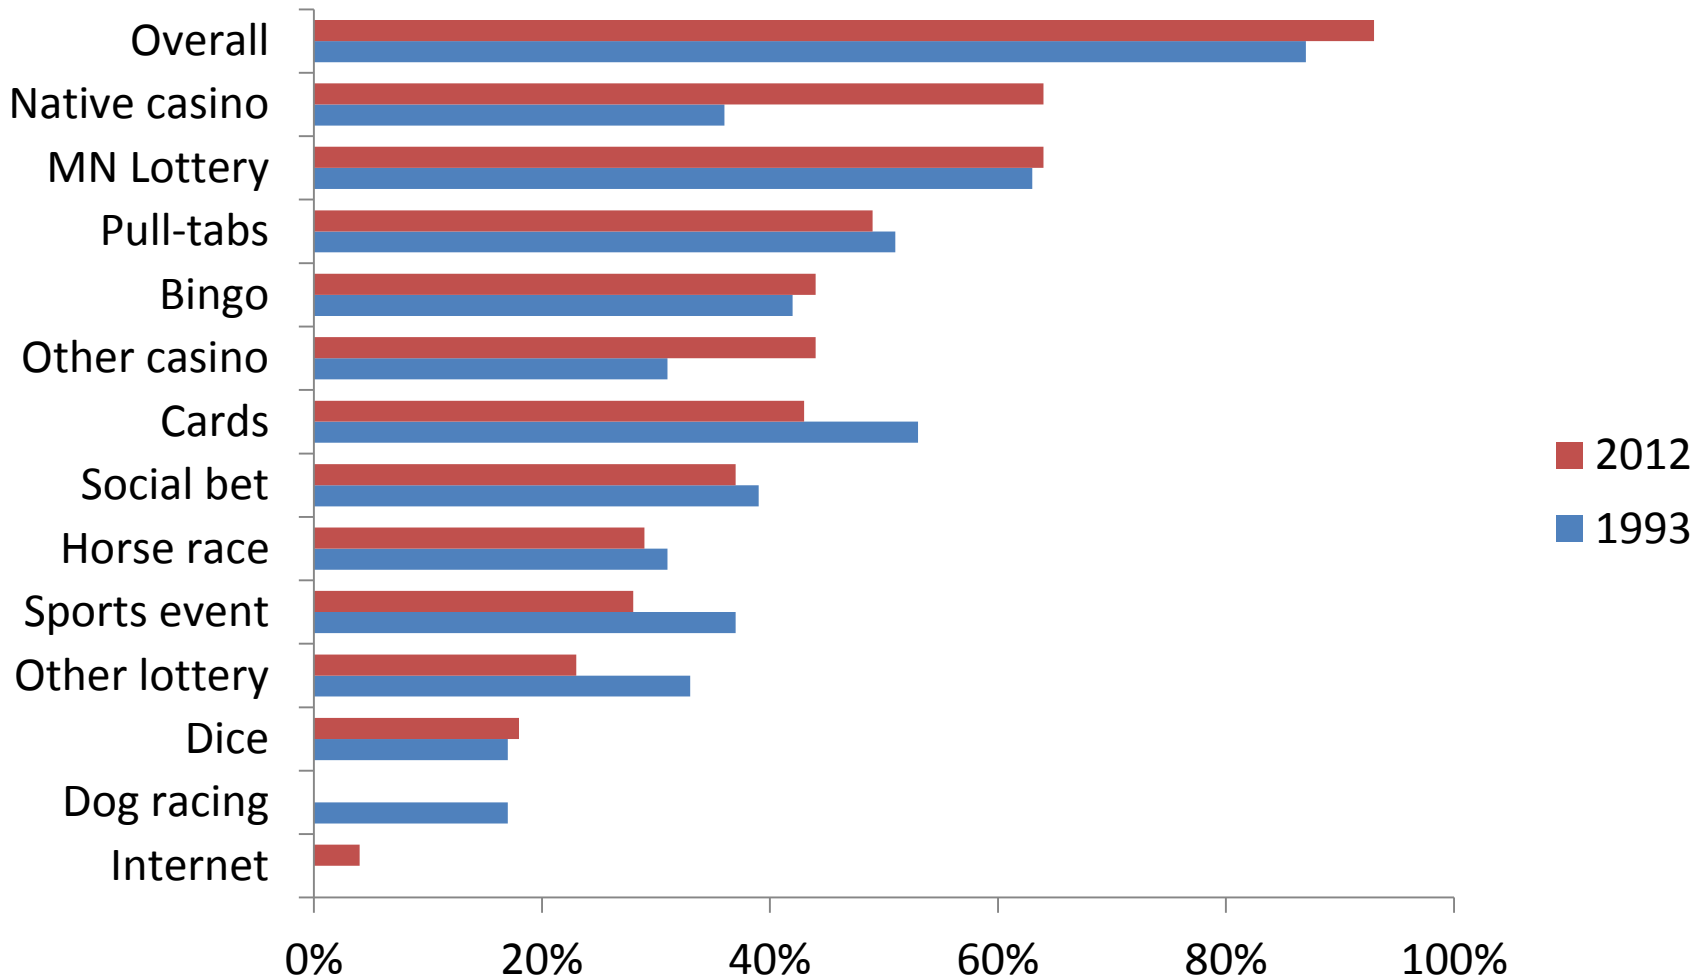

Lifetime gambling participation