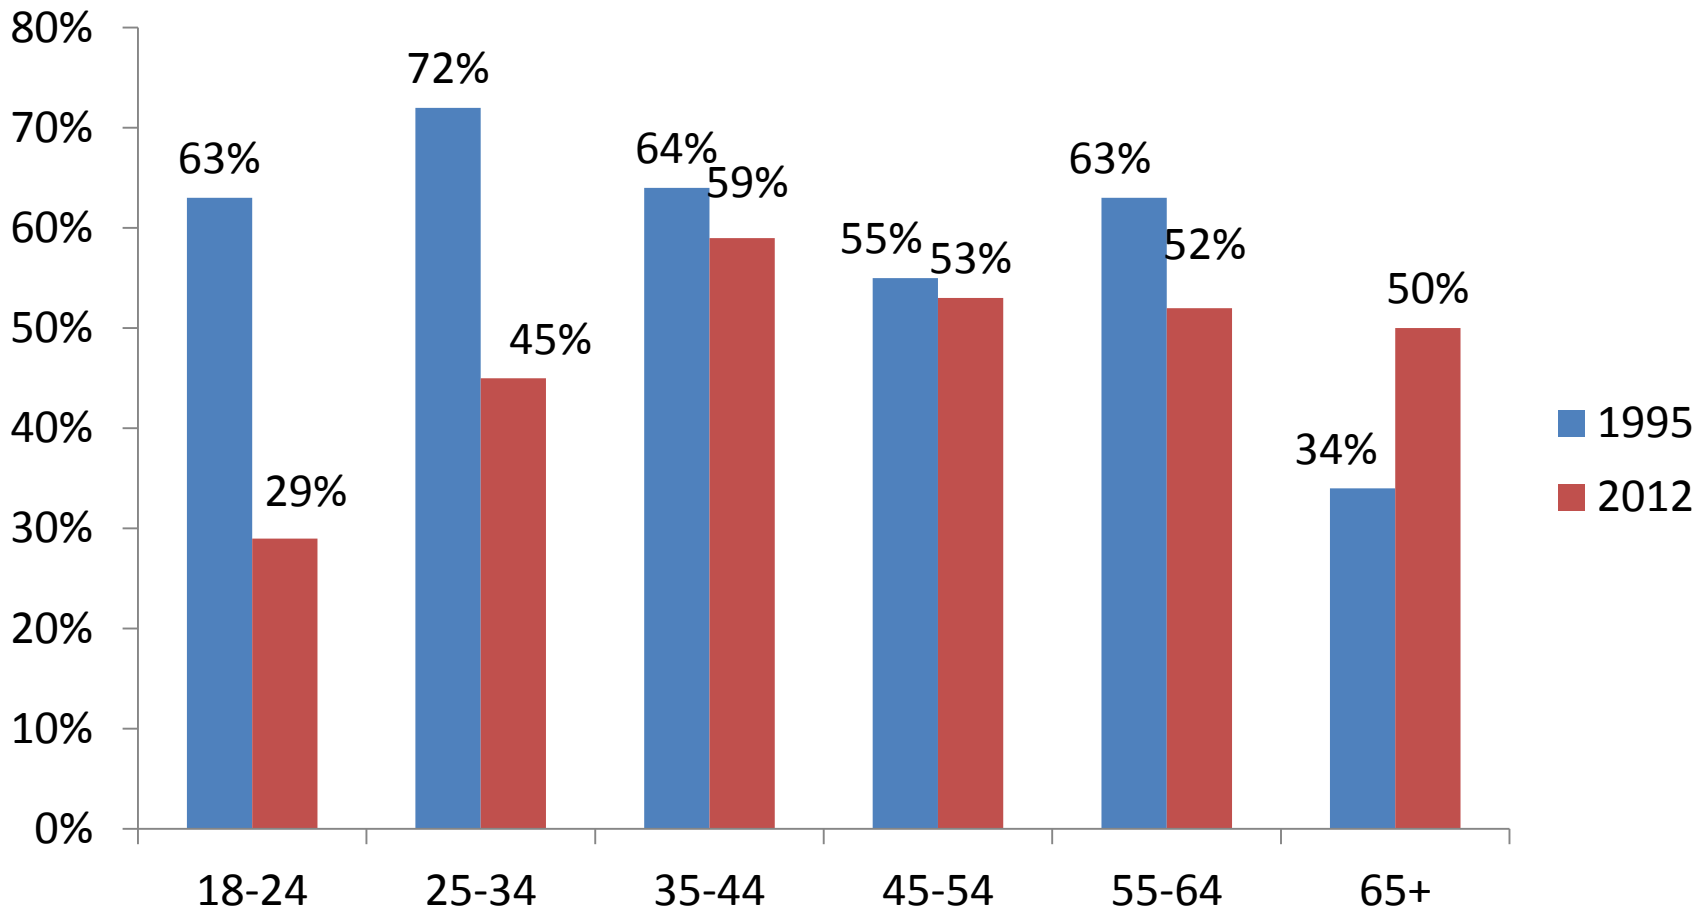

Lifetime gambling participation

Past year gambling participation

Overall Minnesota Adult Gambling Participation

Past year gambling by age

Past year lottery play by age

Past year local casino play by age

Playing cards for money

Past year

Internet Gamblers

Lifetime Participation

"I am opposed to gambling for moral or religious reasons"

Moral opposition by age

Agreement with moral opposition by gambling activity

1995

"All gambling in Minnesota should be outlawed"