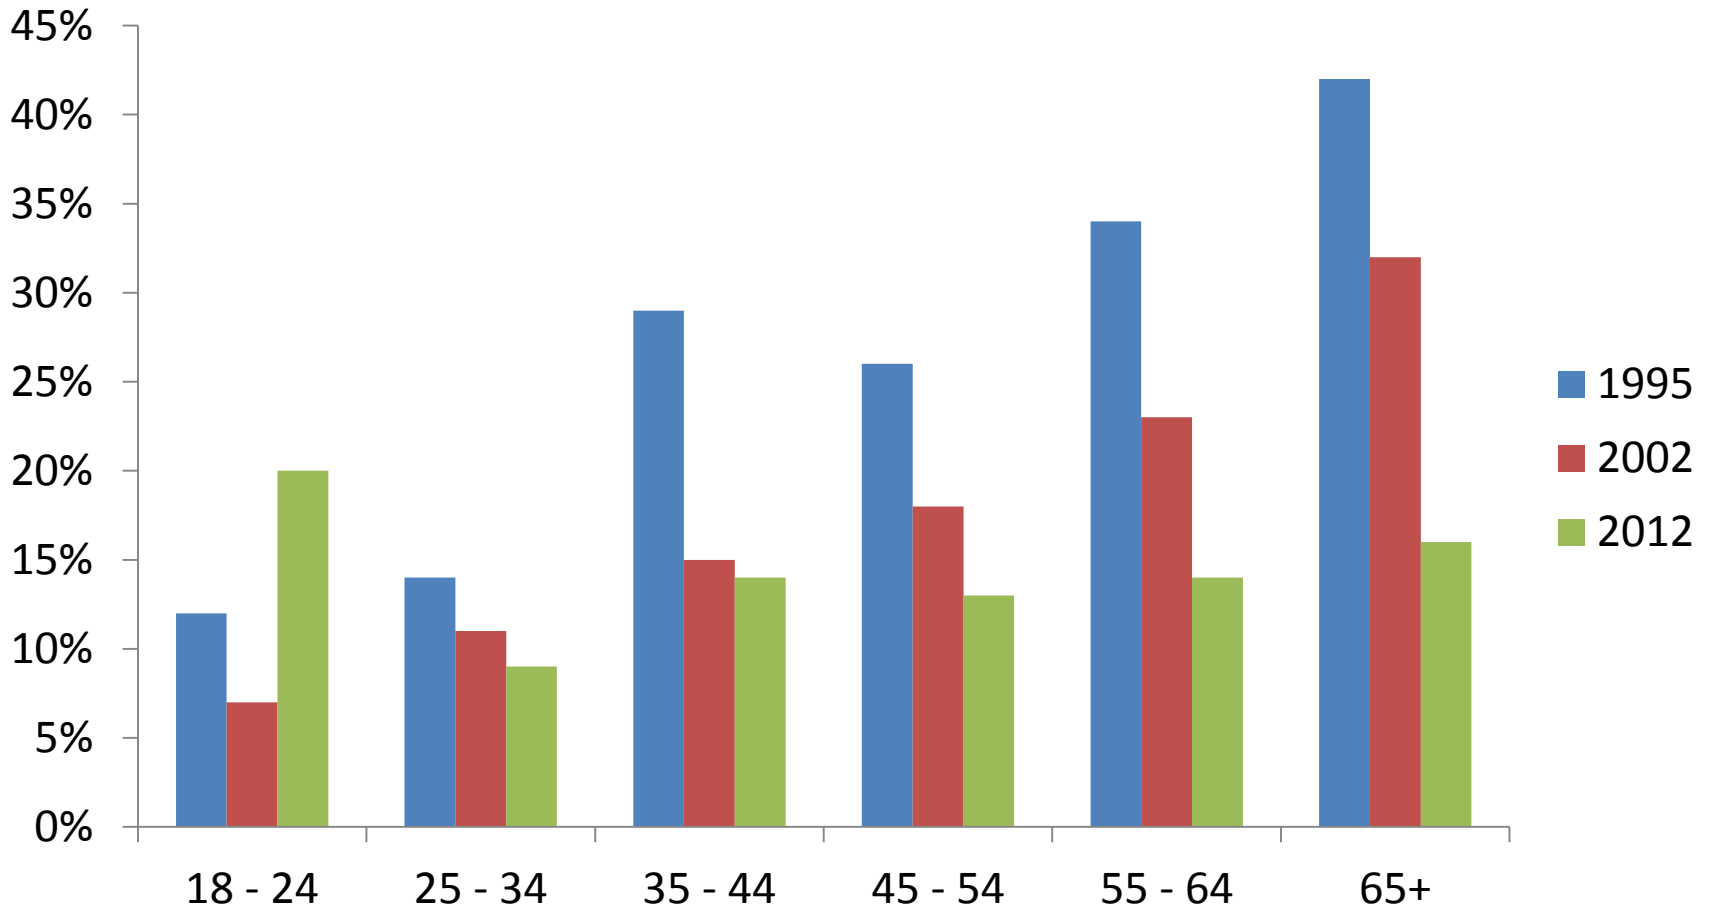

“Gambling should be outlawed” by age