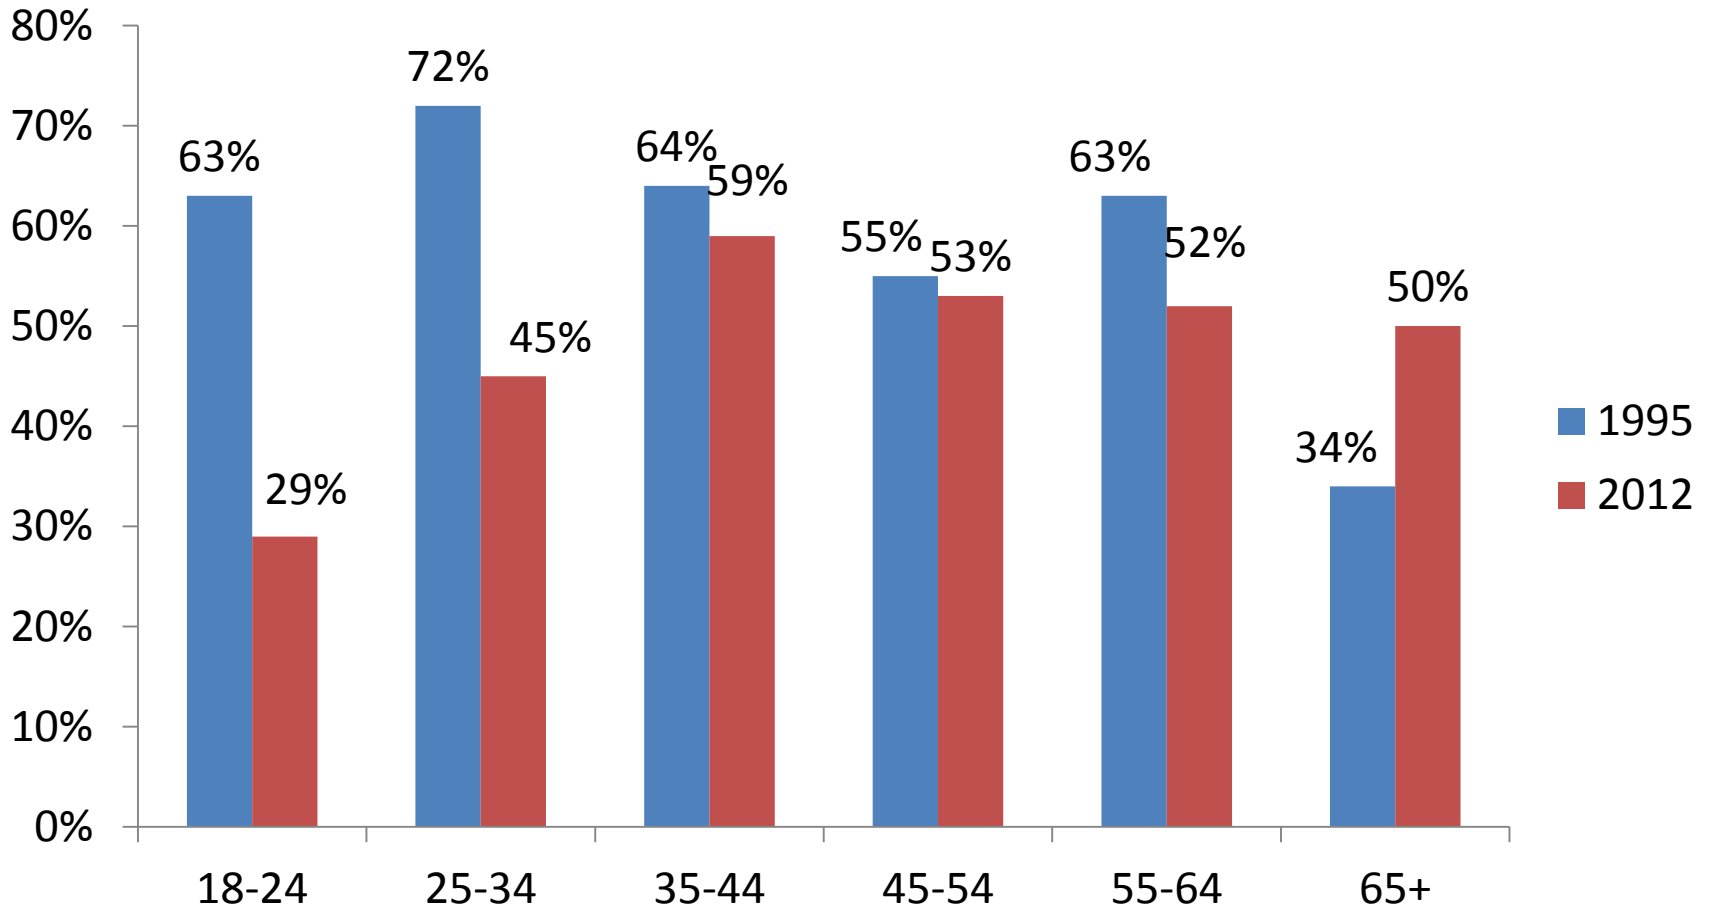

Lifetime gambling participation

Past year gambling participation

Overall Minnesota Adult Gambling Participation

Past year gambling by age

Past year lottery play by age

Past year local casino play by age

Playing cards for money

Past year

Internet Gamblers

Lifetime Participation

"I am opposed to gambling for moral or religious reasons"

Moral opposition by age

Agreement with moral opposition by gambling activity

1995

"All gambling in Minnesota should be outlawed"