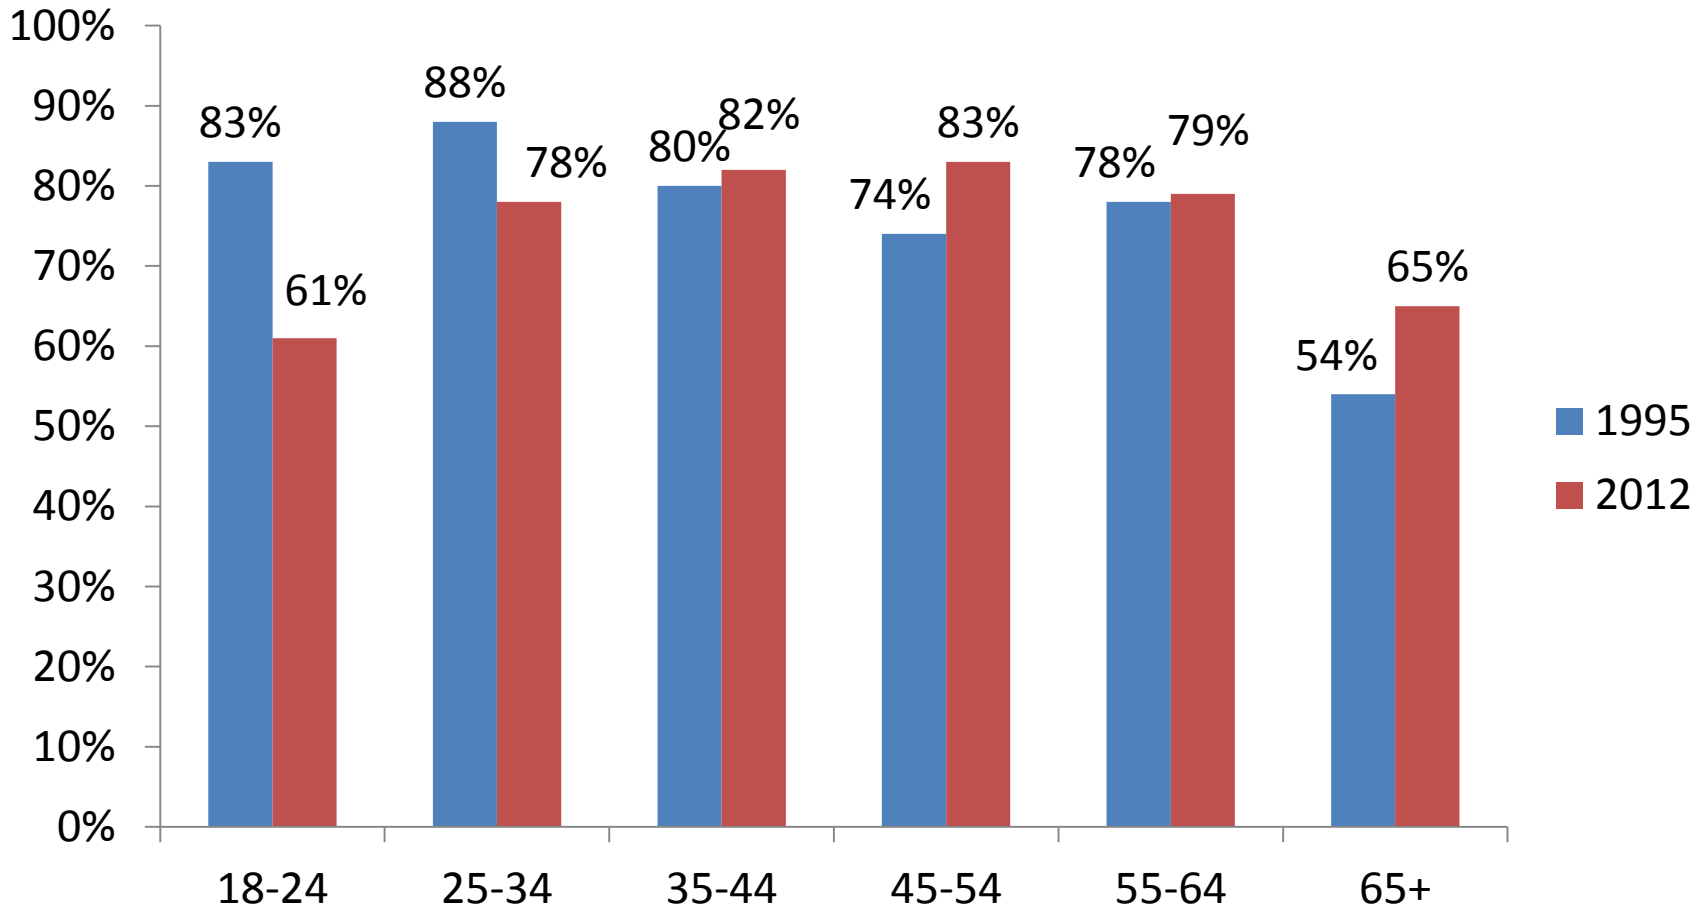

Lifetime gambling participation

Past year gambling participation

Overall Minnesota Adult Gambling Participation

Past year gambling by age

Past year lottery play by age

Past year local casino play by age

Playing cards for money

Past year

Internet Gamblers

Lifetime Participation

"I am opposed to gambling for moral or religious reasons"

Moral opposition by age

Agreement with moral opposition by gambling activity

1995

"All gambling in Minnesota should be outlawed"